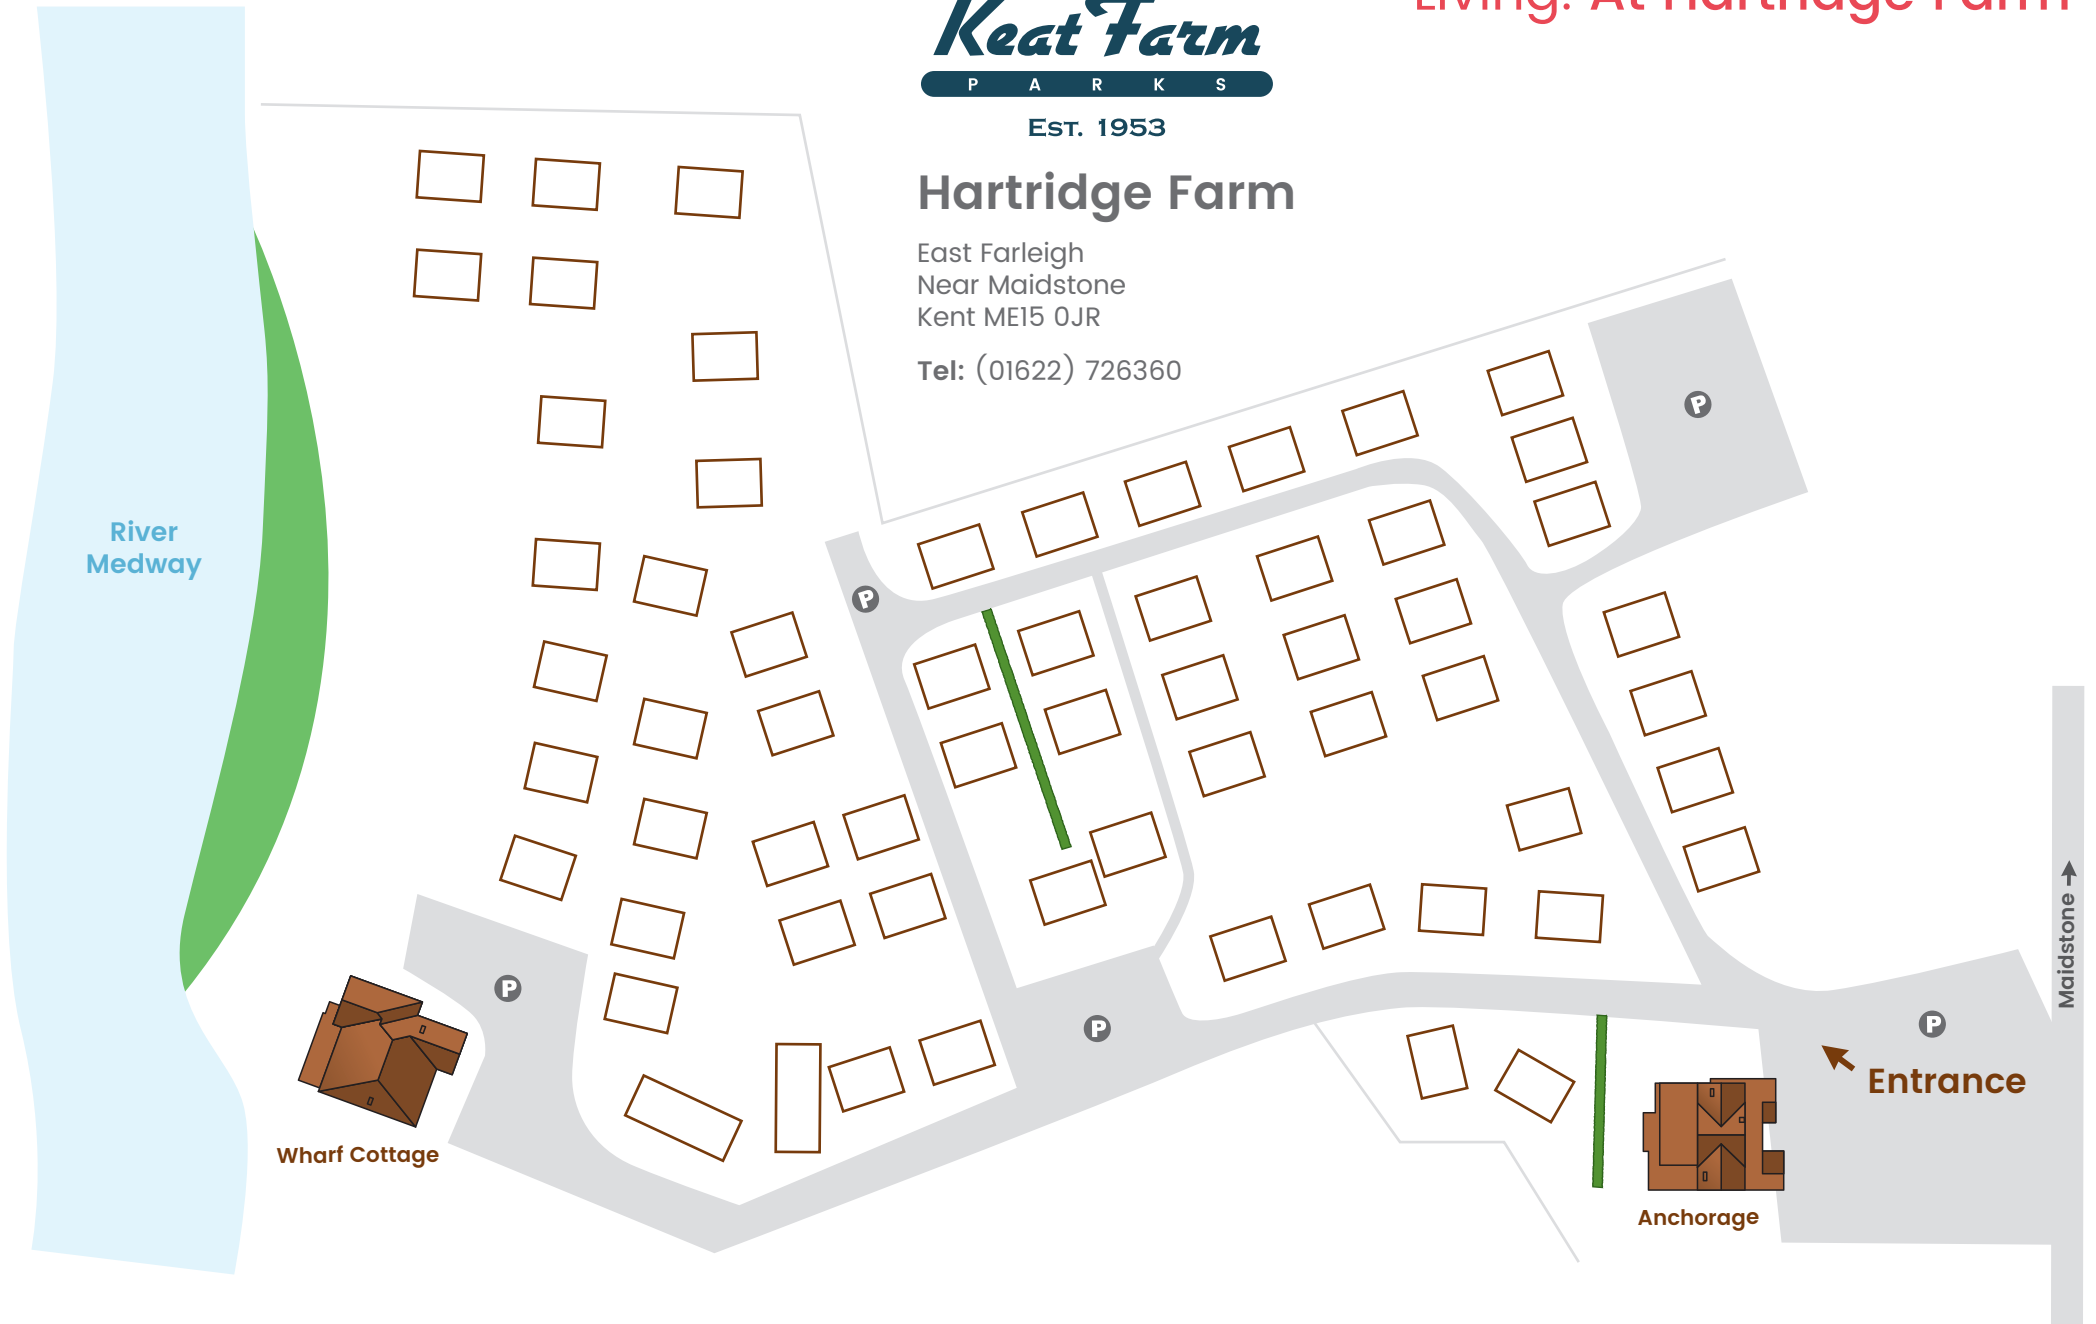

Living. At Hartridge Farm

Keat Farm

P A R K S

EST. 1953

Hartridge Farm

East Farleigh
Near Maidstone
Kent ME15 0JR

Tel: (01622) 726360

River
Medway

Wharf Cottage

Anchorage

Entrance

Maidstone ↑